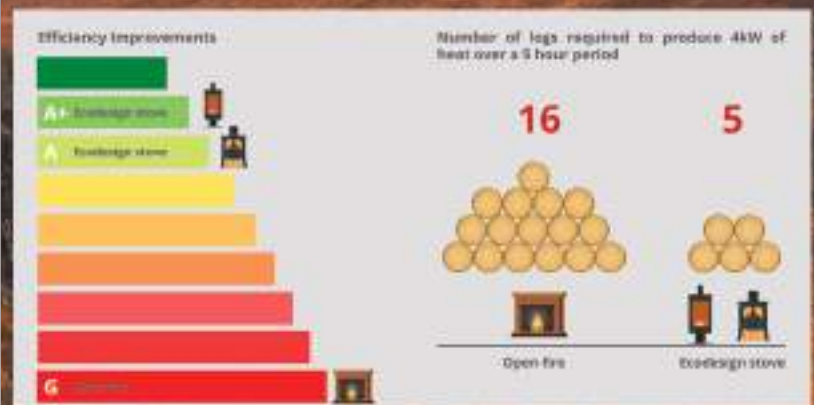

STOVES

All Mourn Eco stoves have been designed with the environment in mind, are easy to maintain, and constructed to the highest standards.

The premium steel construction of the stove bodywork is completed with a stylish and contemporary door.

All Mourn stoves have been independently tested in Netherlands to ensure they meet and exceed all current standards for safety and emissions criteria, including Eco Design criteria.

Clean Burn

Ecodesign Ready stoves have been engineered to burn wood more completely thus reducing particulate matter (organic particles that come from incomplete combustion of the fuel).

The Mourne Eco stoves feature targeted introduction of combustion air at higher levels in the fire box, reigniting the particles of smoke before they can leave the stove.

More Efficient

As well as greatly reducing the emission of particulate matter, Mourne Eco stoves are also more efficient, reducing the amount of fuel you need to use in the stove, maximising heat output and saving you money.