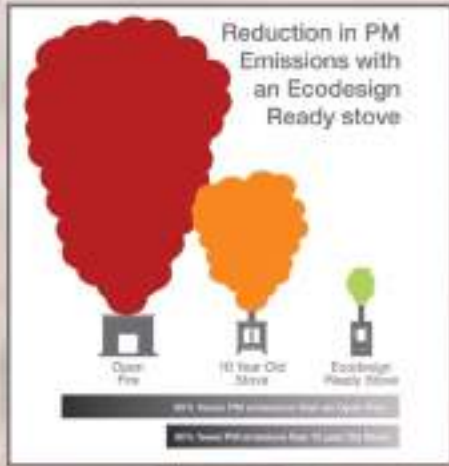

Clean Burn

Ecodesign Ready stoves have been engineered to burn wood more completely thus reducing particulate matter (organic particles that come from incomplete combustion of the fuel).

The Mourne Eco stoves feature targeted introduction of combustion air at higher levels in the fire box, reigniting the particles of smoke before they can leave the stove.

More Efficient

As well as greatly reducing the emission of particulate matter, Mourne Eco stoves are also more efficient, reducing the amount of fuel you need to use in the stove, maximising heat output and saving you money.

Did you know...

Each tree absorbs the same amount of carbon dioxide when growing as it releases when burned.

So if you use wood as your fuel source in one of our Mourne Eco stoves and source your wood locally from sustainable woodlands the appliance is close to carbon-neutral.

Be sure to look out for Woodsure's 'Ready to Burn' logo to easily identify firewood that has a moisture content of 20% or less. This not only produces more heat than wet wood but also reduces air particulate matter.