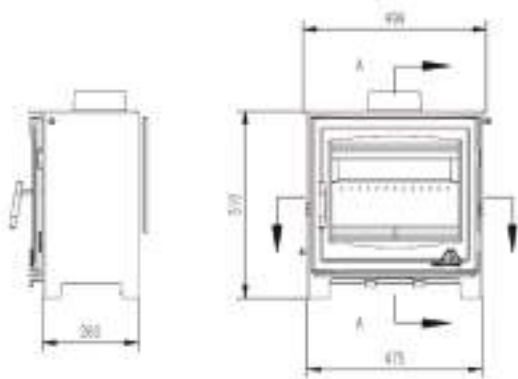

STOVE TECHNICAL DRAWINGS

ECO 5 WIDE