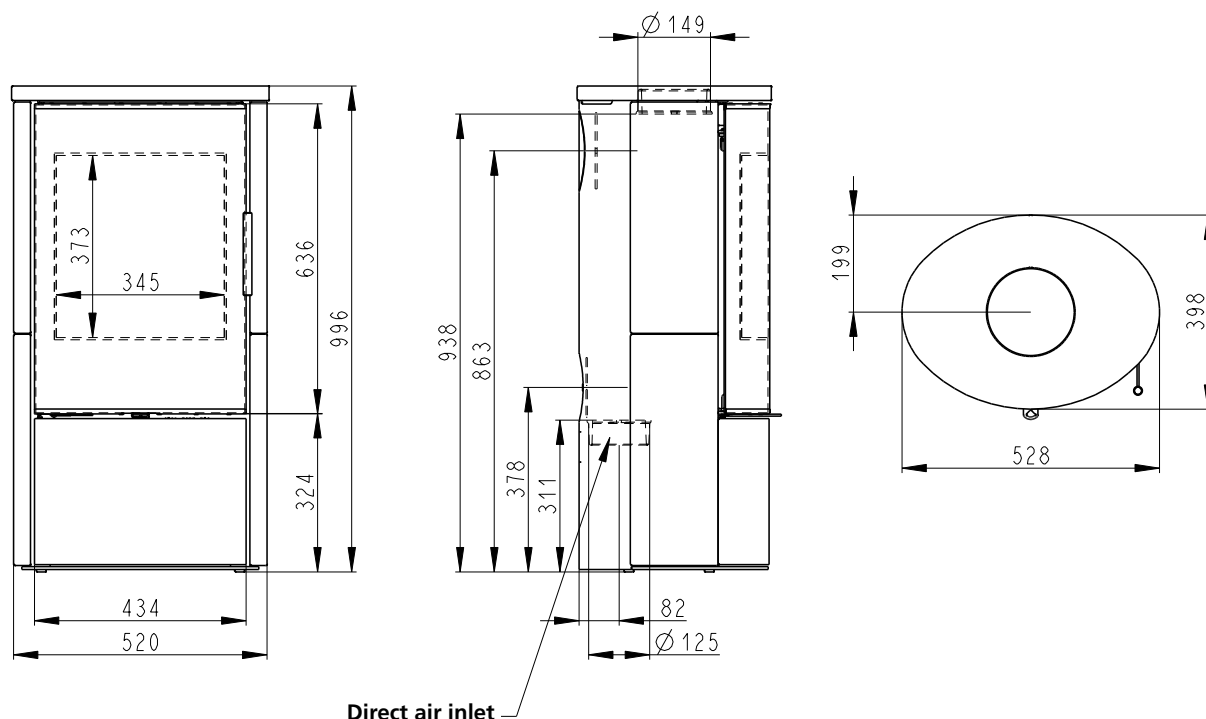

Dimensions

Width	545 mm
Height	771 mm
Depth	425 mm
Ideal log length / diameter	250 / 100 mm

Hoxton with optional tall pedestal accessory

Hoxton with optional tall log store accessory

Convenient, tidy storage (short log store shown)

Curved glass door with click-close door latch

Optional Extras: Matt Black Handle / Short or Tall Log store / Short or Tall Pedestal

Hoxton 7

Dimensions

Width (across footprint)	545 mm
Height (top of canopy to base)	771 mm
Short log store height / total height	219 mm / 990 mm
Tall log store height / total height	312 mm / 1083 mm
Short pedestal height / total height	206 mm / 977 mm
Tall pedestal height / total height	312 mm / 1083 mm
Depth	425 mm
Flue Diameter	127 mm
Depth from back to centre of top flue	180 mm
Axis height of rear flue	617 mm
Ideal log length / diameter	250 mm / 100 mm

Dimensions

Width	528 mm
Height	996 mm
Depth	398 mm
Ideal log length	250 mm

Lagom 4 Ceramic

Simple air controls

Smart storage area

Discreet ash pan access

Lagom is produced under licence by our EU partner

Lagom 4 Ceramic

Dimensions

Width	528 mm
Height	996 mm
Depth	398 mm
Flue Diameter	149 mm
Depth from back to centre of top flue	199 mm
Axis height of rear flue	863 mm
Ideal log length	250 mm

Features

Stove body type	Freestanding
Ecodesign Ready	Yes
Approved for smoke control areas	No
Suitable for direct air connection	Yes
Suitable for non-combustible 12mm hearth	Yes
Weight gross (packed kg)	123 Kg