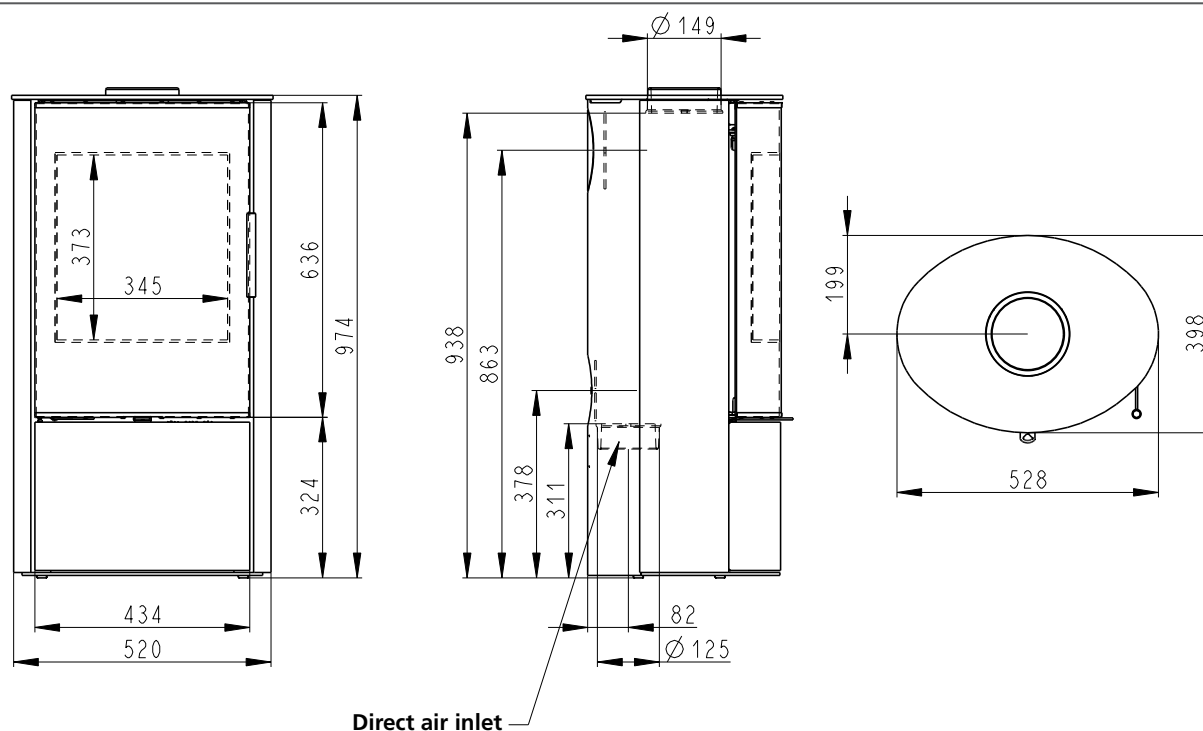

Dimensions

Width	545 mm
Height	771 mm
Depth	425 mm
Ideal log length / diameter	250 / 100 mm

Hoxton with optional tall pedestal accessory

Hoxton with optional tall log store accessory

Convenient, tidy storage (short log store shown)

Curved glass door with click-close door latch

Optional Extras: Matt Black Handle / Short or Tall Log store / Short or Tall Pedestal

Hoxton 7

Dimensions

Width (across footprint)	545 mm
Height (top of canopy to base)	771 mm
Short log store height / total height	219 mm / 990 mm
Tall log store height / total height	312 mm / 1083 mm
Short pedestal height / total height	206 mm / 977 mm
Tall pedestal height / total height	312 mm / 1083 mm
Depth	425 mm
Flue Diameter	127 mm
Depth from back to centre of top flue	180 mm
Axis height of rear flue	617 mm
Ideal log length / diameter	250 mm / 100 mm

Lagom 4 Steel

Dimensions

Width	528 mm
Height	974 mm
Depth	398 mm
Ideal log length	250 mm

Simple air controls

Smart storage area

Discreet ash pan access

Lagom is produced under licence by our EU partner

Lagom 4 Steel

Dimensions

Width	528 mm
Height	974 mm
Depth	398 mm
Flue Diameter	149 mm
Depth from back to centre of top flue	199 mm
Axis height of rear flue	863 mm
Ideal log length	250 mm

Features

Stove body type	Freestanding
Ecodesign Ready	Yes
Approved for smoke control areas	No
Suitable for direct air connection	Yes
Suitable for non-combustible 12mm hearth	Yes
Weight gross (packed kg)	123 Kg