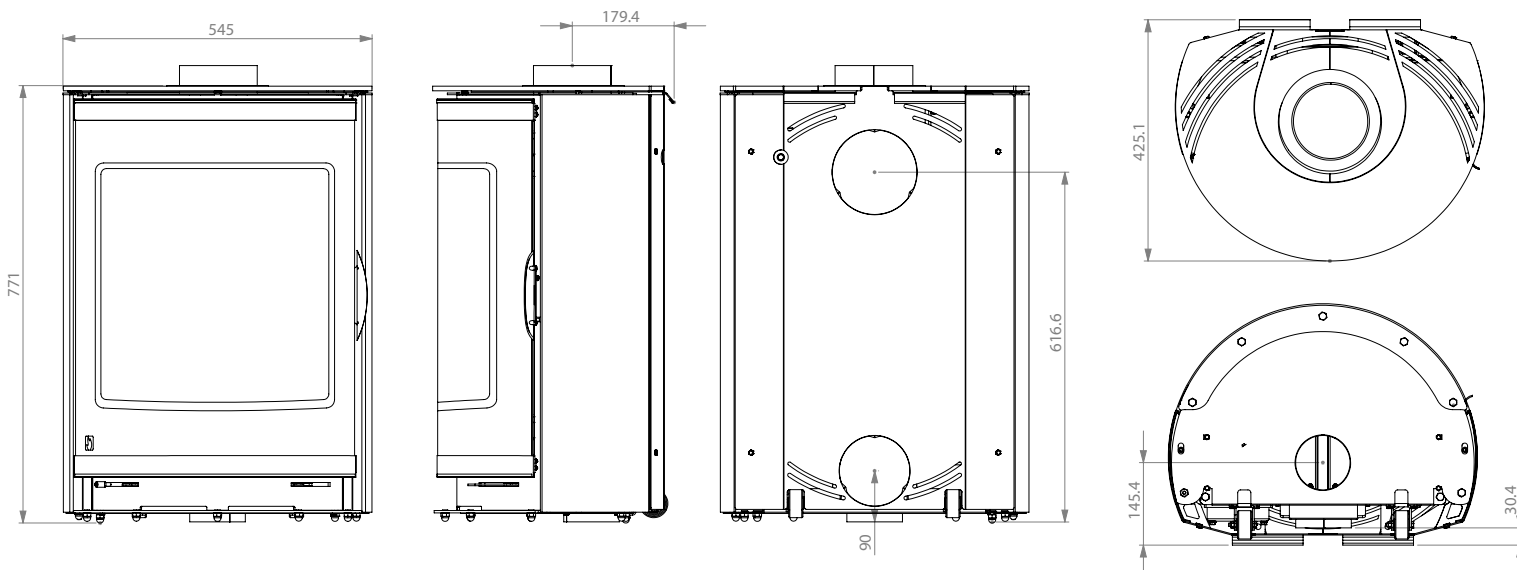

Dimensions

Width	545 mm
Height	771 mm
Depth	425 mm
Ideal log length / diameter	250 / 100 mm

Hoxton with optional tall pedestal accessory

Hoxton with optional tall log store accessory

Convenient, tidy storage (short log store shown)

Curved glass door with click-close door latch

Optional Extras: Matt Black Handle / Short or Tall Log store / Short or Tall Pedestal

Hoxton 7

Dimensions

Width (across footprint)	545 mm
Height (top of canopy to base)	771 mm
Short log store height / total height	219 mm / 990 mm
Tall log store height / total height	312 mm / 1083 mm
Short pedestal height / total height	206 mm / 977 mm
Tall pedestal height / total height	312 mm / 1083 mm
Depth	425 mm
Flue Diameter	127 mm
Depth from back to centre of top flue	180 mm
Axis height of rear flue	617 mm
Ideal log length / diameter	250 mm / 100 mm