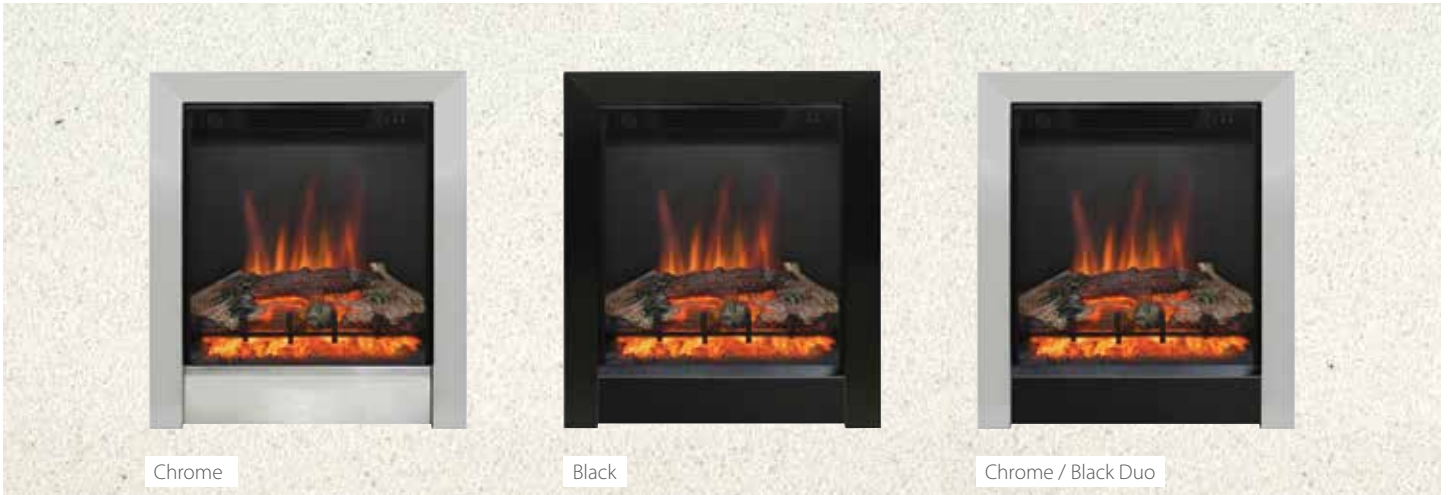

Chrome

Black

Chrome / Black Duo

Athena

140mm INSET REBATE REQUIRED

A B A/B

1-2kW

16" Inset electric fire with realistic log bed & manual controls. Available in 3 colour options. Also available as an 18" version.
16": W514mm x H610mm x D163mm | 18": W564mm x H610mm x D163mm
Inset rebate - D140mm